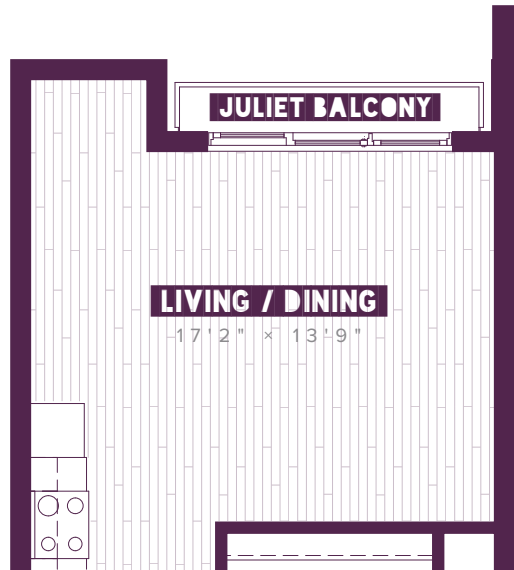

APARTMENT S1*

1 BED | 1 BATH | 582 SF

- Apartment S1
- Apartment S1B

*Apartment S1B (639 SF)

3RD FLOOR

4TH FLOOR

5TH FLOOR

6TH FLOOR

7TH FLOOR

FLOOR PLANS ARE ARTIST'S RENDERING. ALL DIMENSIONS ARE APPROXIMATE. ACTUAL PRODUCT AND SPECIFICATIONS MAY VARY IN DIMENSION OR DETAIL. NOT ALL FEATURES ARE AVAILABLE IN EVERY APARTMENT. PRICES AND AVAILABILITY ARE SUBJECT TO CHANGE. PLEASE SEE A REPRESENTATIVE FOR DETAILS.