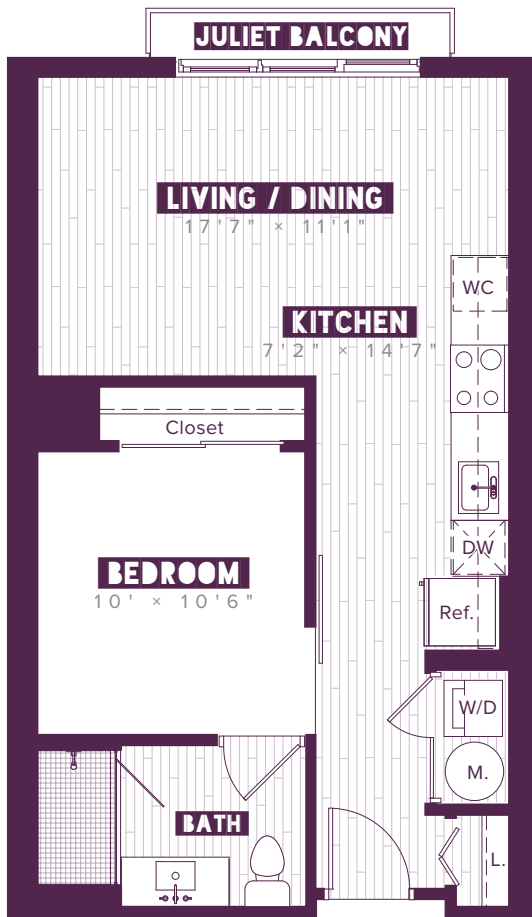

APARTMENT S1*

1 BED | 1 BATH | 582 SF

- Apartment S1
- Apartment S1B

*Apartment S1B (639 SF)

3RD FLOOR

4TH FLOOR

5TH FLOOR

6TH FLOOR

7TH FLOOR

FLOOR PLANS ARE ARTIST'S RENDERING. ALL DIMENSIONS ARE APPROXIMATE. ACTUAL PRODUCT AND SPECIFICATIONS MAY VARY IN DIMENSION OR DETAIL. NOT ALL FEATURES ARE AVAILABLE IN EVERY APARTMENT. PRICES AND AVAILABILITY ARE SUBJECT TO CHANGE. PLEASE SEE A REPRESENTATIVE FOR DETAILS.