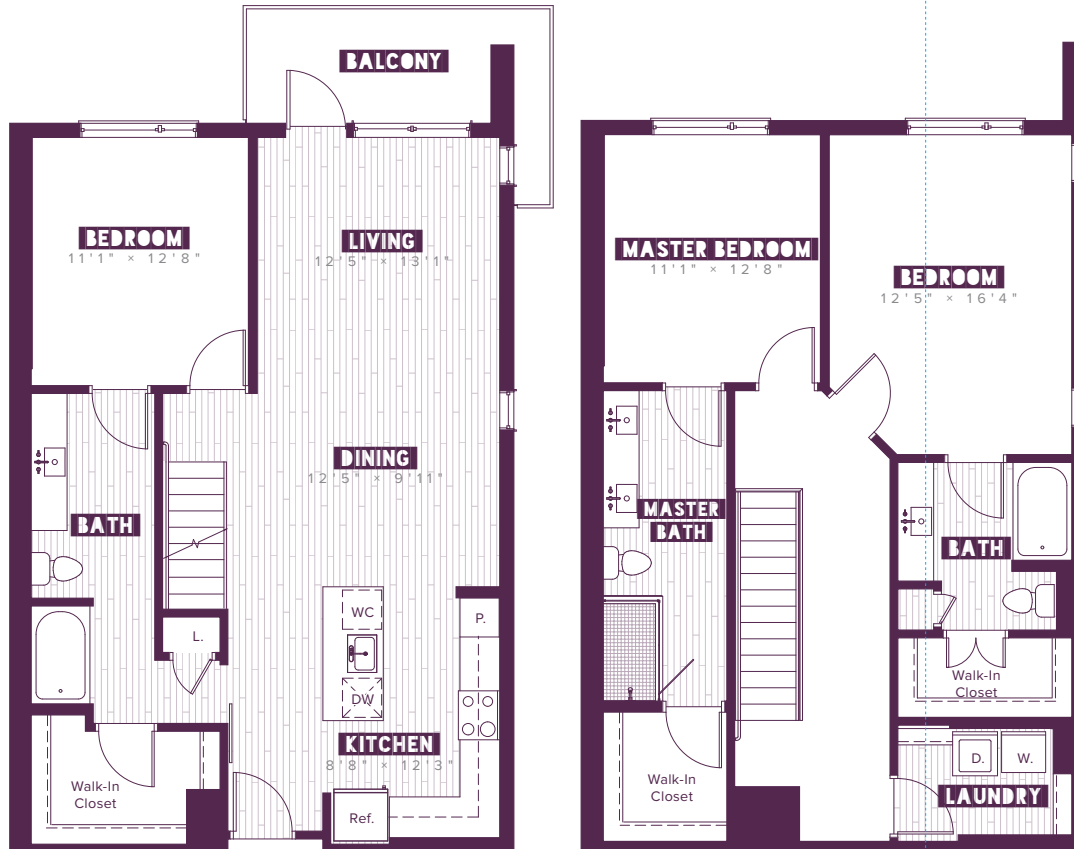

# INFINITY

AT THE RIM

## APARTMENT TH3B

3 BEDS | 3 BATHS | 1,809 SF

3RD FLOOR

4TH FLOOR

FLOOR PLANS ARE ARTIST'S RENDERING. ALL DIMENSIONS ARE APPROXIMATE. ACTUAL PRODUCT AND SPECIFICATIONS MAY VARY IN DIMENSION OR DETAIL. NOT ALL FEATURES ARE AVAILABLE IN EVERY APARTMENT.