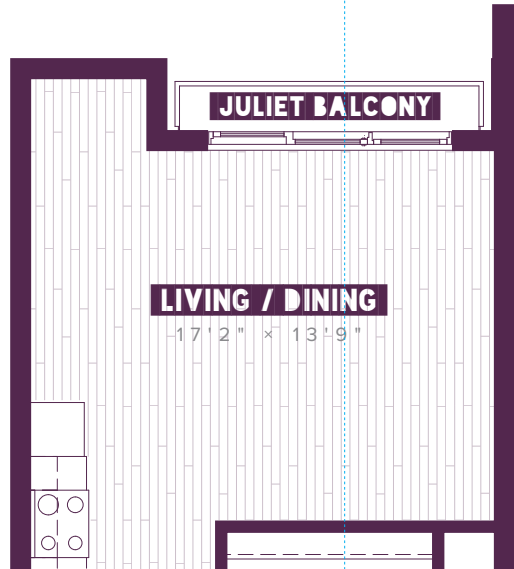

INFINITY

AT THE RIM

APARTMENT S1*

1 BED | 1 BATH | 582 SF

- Apartment S1
- Apartment S1B

*Apartment S1B (639 SF)

3RD FLOOR

4TH FLOOR

5TH FLOOR

6TH FLOOR

7TH FLOOR

FLOOR PLANS ARE ARTIST'S RENDERING. ALL DIMENSIONS ARE APPROXIMATE. ACTUAL PRODUCT AND SPECIFICATIONS MAY VARY IN DIMENSION OR DETAIL. NOT ALL FEATURES ARE AVAILABLE IN EVERY APARTMENT.