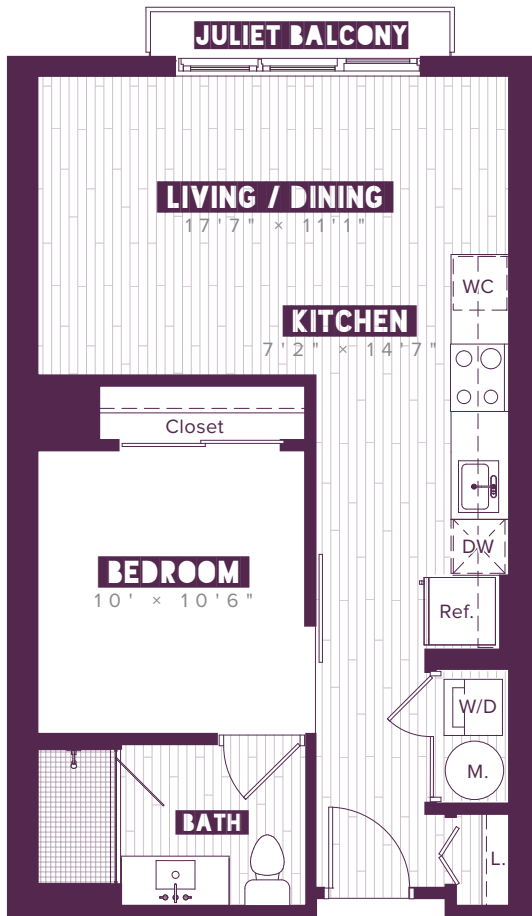

INFINITY

AT THE RIM

APARTMENT S1*

1 BED | 1 BATH | 582 SF

- Apartment S1
- Apartment S1B

*Apartment S1B (639 SF)

3RD FLOOR

4TH FLOOR

5TH FLOOR

6TH FLOOR

7TH FLOOR

FLOOR PLANS ARE ARTIST'S RENDERING. ALL DIMENSIONS ARE APPROXIMATE. ACTUAL PRODUCT AND SPECIFICATIONS MAY VARY IN DIMENSION OR DETAIL. NOT ALL FEATURES ARE AVAILABLE IN EVERY APARTMENT.