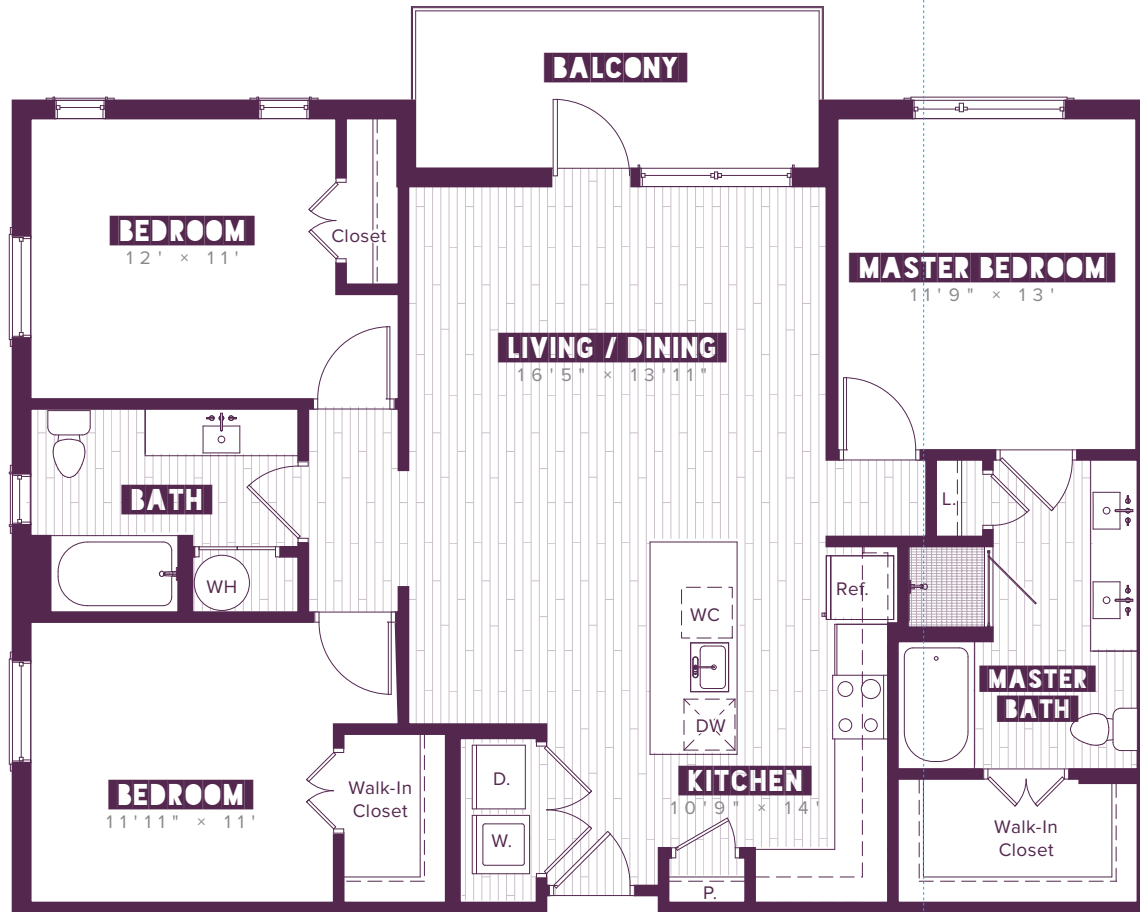

INFINITY

AT THE RIM

APARTMENT C1

3 BEDS | 2 BATHS | 1,341 SF

3RD FLOOR

4TH FLOOR

5TH FLOOR

6TH FLOOR

7TH FLOOR

FLOOR PLANS ARE ARTIST'S RENDERING. ALL DIMENSIONS ARE APPROXIMATE. ACTUAL PRODUCT AND SPECIFICATIONS MAY VARY IN DIMENSION OR DETAIL. NOT ALL FEATURES ARE AVAILABLE IN EVERY APARTMENT.

UNIT NUMBER _____