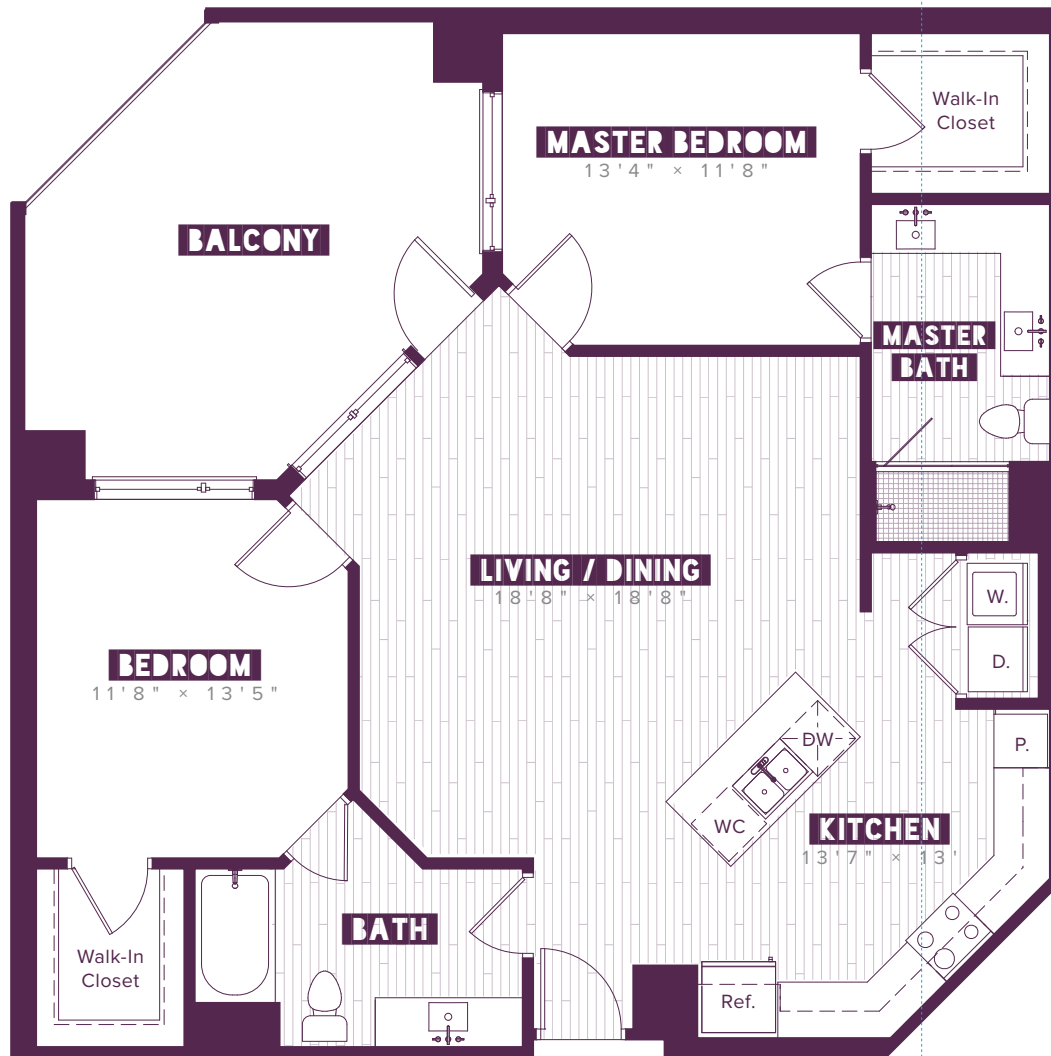

INFINITY

AT THE RIM

APARTMENT B2

2 BEDS | 2 BATHS | 1,209 SF

3RD FLOOR

4TH FLOOR

5TH FLOOR

6TH FLOOR

7TH FLOOR

FLOOR PLANS ARE ARTIST'S RENDERING. ALL DIMENSIONS ARE APPROXIMATE. ACTUAL PRODUCT AND SPECIFICATIONS MAY VARY IN DIMENSION OR DETAIL. NOT ALL FEATURES ARE AVAILABLE IN EVERY APARTMENT.

UNIT NUMBER _____