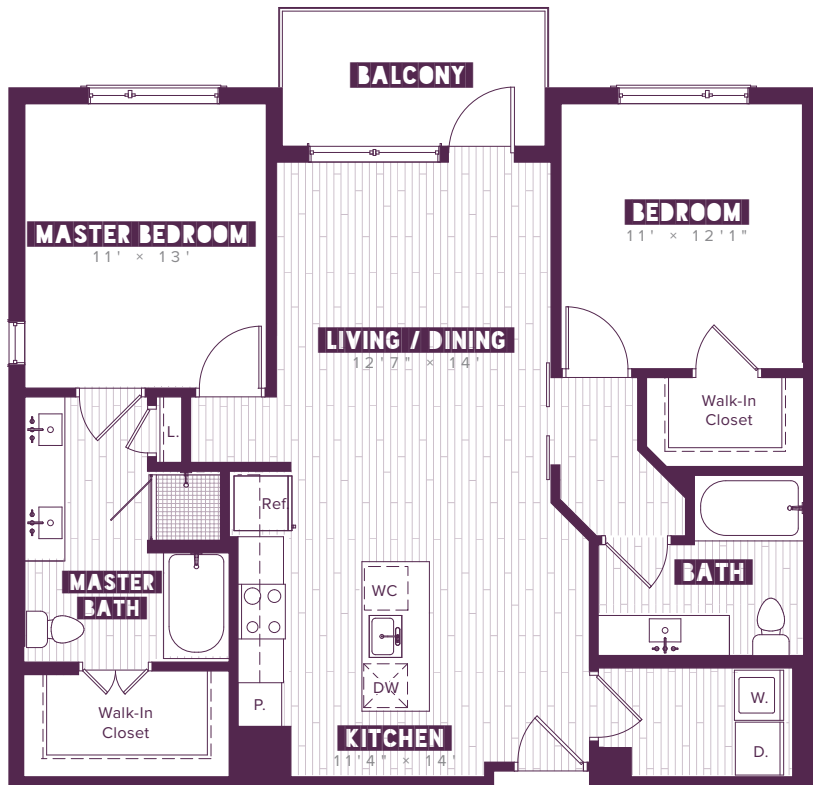

# INFINITY

AT THE RIM

## APARTMENT B1\*

2 BEDS | 2 BATHS | 1,124 SF

- Apartment B1
- Apartment B1A
- Apartment B1B

\*Apartment B1B (1,124 SF)

\*Apartment B1A (1,106 SF)

2ND FLOOR

3RD FLOOR

4TH FLOOR

5TH FLOOR

6TH FLOOR

7TH FLOOR

FLOOR PLANS ARE ARTIST'S RENDERING. ALL DIMENSIONS ARE APPROXIMATE. ACTUAL PRODUCT AND SPECIFICATIONS MAY VARY IN DIMENSION OR DETAIL. NOT ALL FEATURES ARE AVAILABLE IN EVERY APARTMENT.