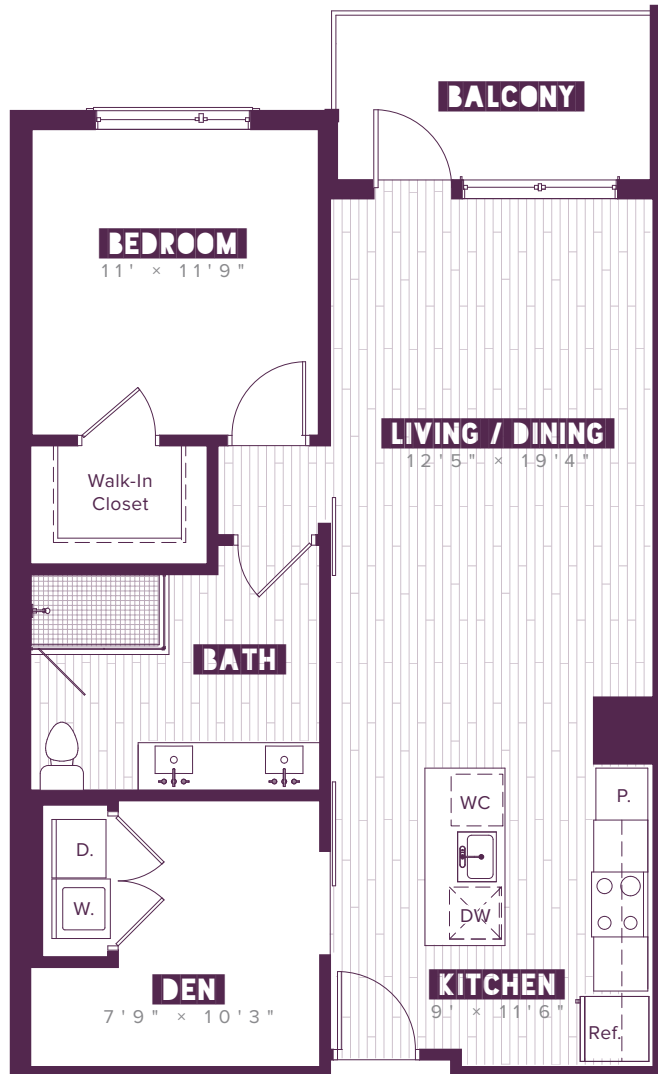

# INFINITY

AT THE RIM

FLOOR PLANS ARE ARTIST'S RENDERING. ALL DIMENSIONS ARE APPROXIMATE. ACTUAL PRODUCT AND SPECIFICATIONS MAY VARY IN DIMENSION OR DETAIL. NOT ALL FEATURES ARE AVAILABLE IN EVERY APARTMENT.

## APARTMENT A3

1 BED + DEN | 1 BATH | 861 SF

3RD FLOOR

4TH FLOOR

5TH FLOOR

6TH FLOOR

7TH FLOOR

UNIT NUMBER \_\_\_\_\_