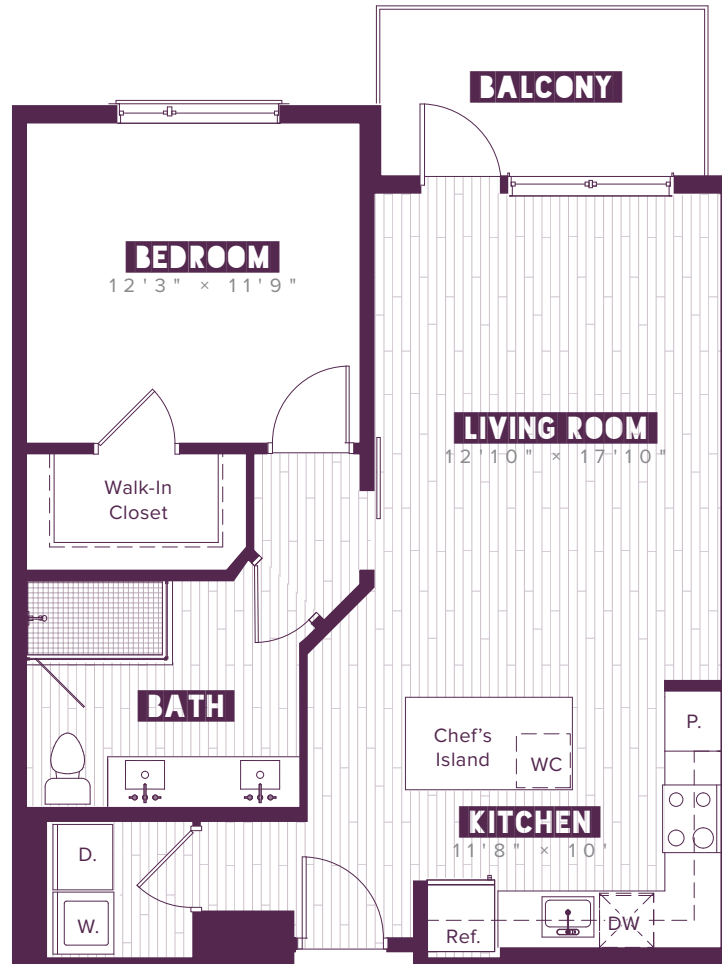

INFINITY

AT THE RIM

APARTMENT A2

1 BED | 1 BATH | 774 SF

3RD FLOOR

4TH FLOOR

5TH FLOOR

6TH FLOOR

7TH FLOOR

FLOOR PLANS ARE ARTIST'S RENDERING. ALL DIMENSIONS ARE APPROXIMATE. ACTUAL PRODUCT AND SPECIFICATIONS MAY VARY IN DIMENSION OR DETAIL. NOT ALL FEATURES ARE AVAILABLE IN EVERY APARTMENT.

UNIT NUMBER _____