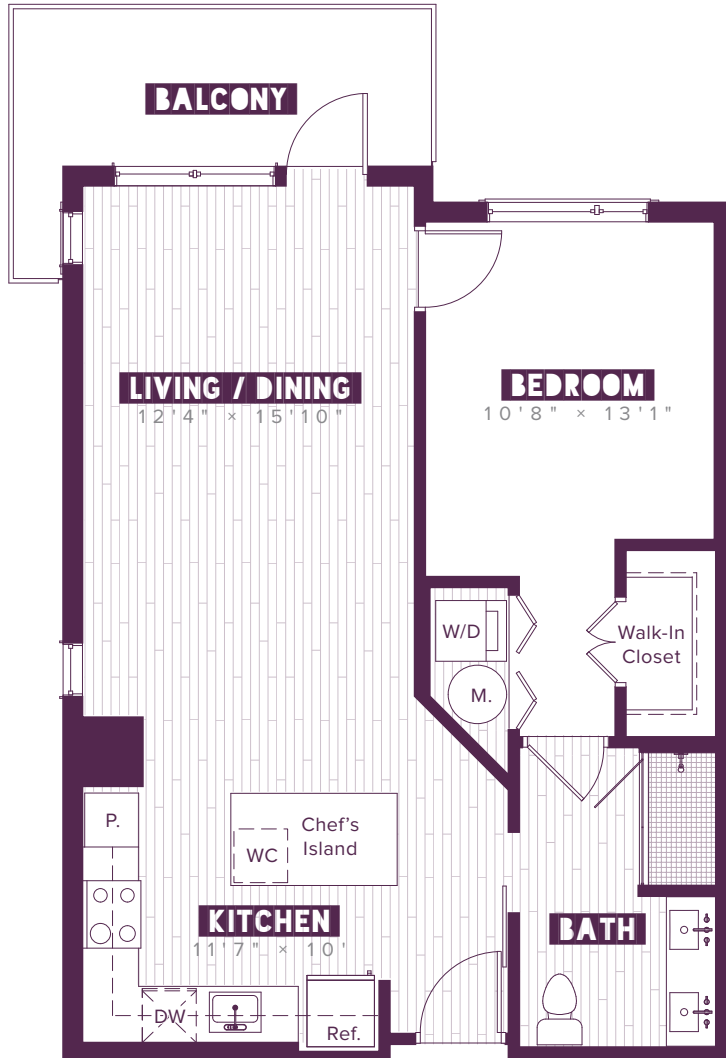

INFINITY

AT THE RIM

APARTMENT A1B

1 BED | 1 BATH | 785 SF

3RD FLOOR

4TH FLOOR

5TH FLOOR

6TH FLOOR

7TH FLOOR

FLOOR PLANS ARE ARTIST'S RENDERING. ALL DIMENSIONS ARE APPROXIMATE. ACTUAL PRODUCT AND SPECIFICATIONS MAY VARY IN DIMENSION OR DETAIL. NOT ALL FEATURES ARE AVAILABLE IN EVERY APARTMENT.

UNIT NUMBER _____